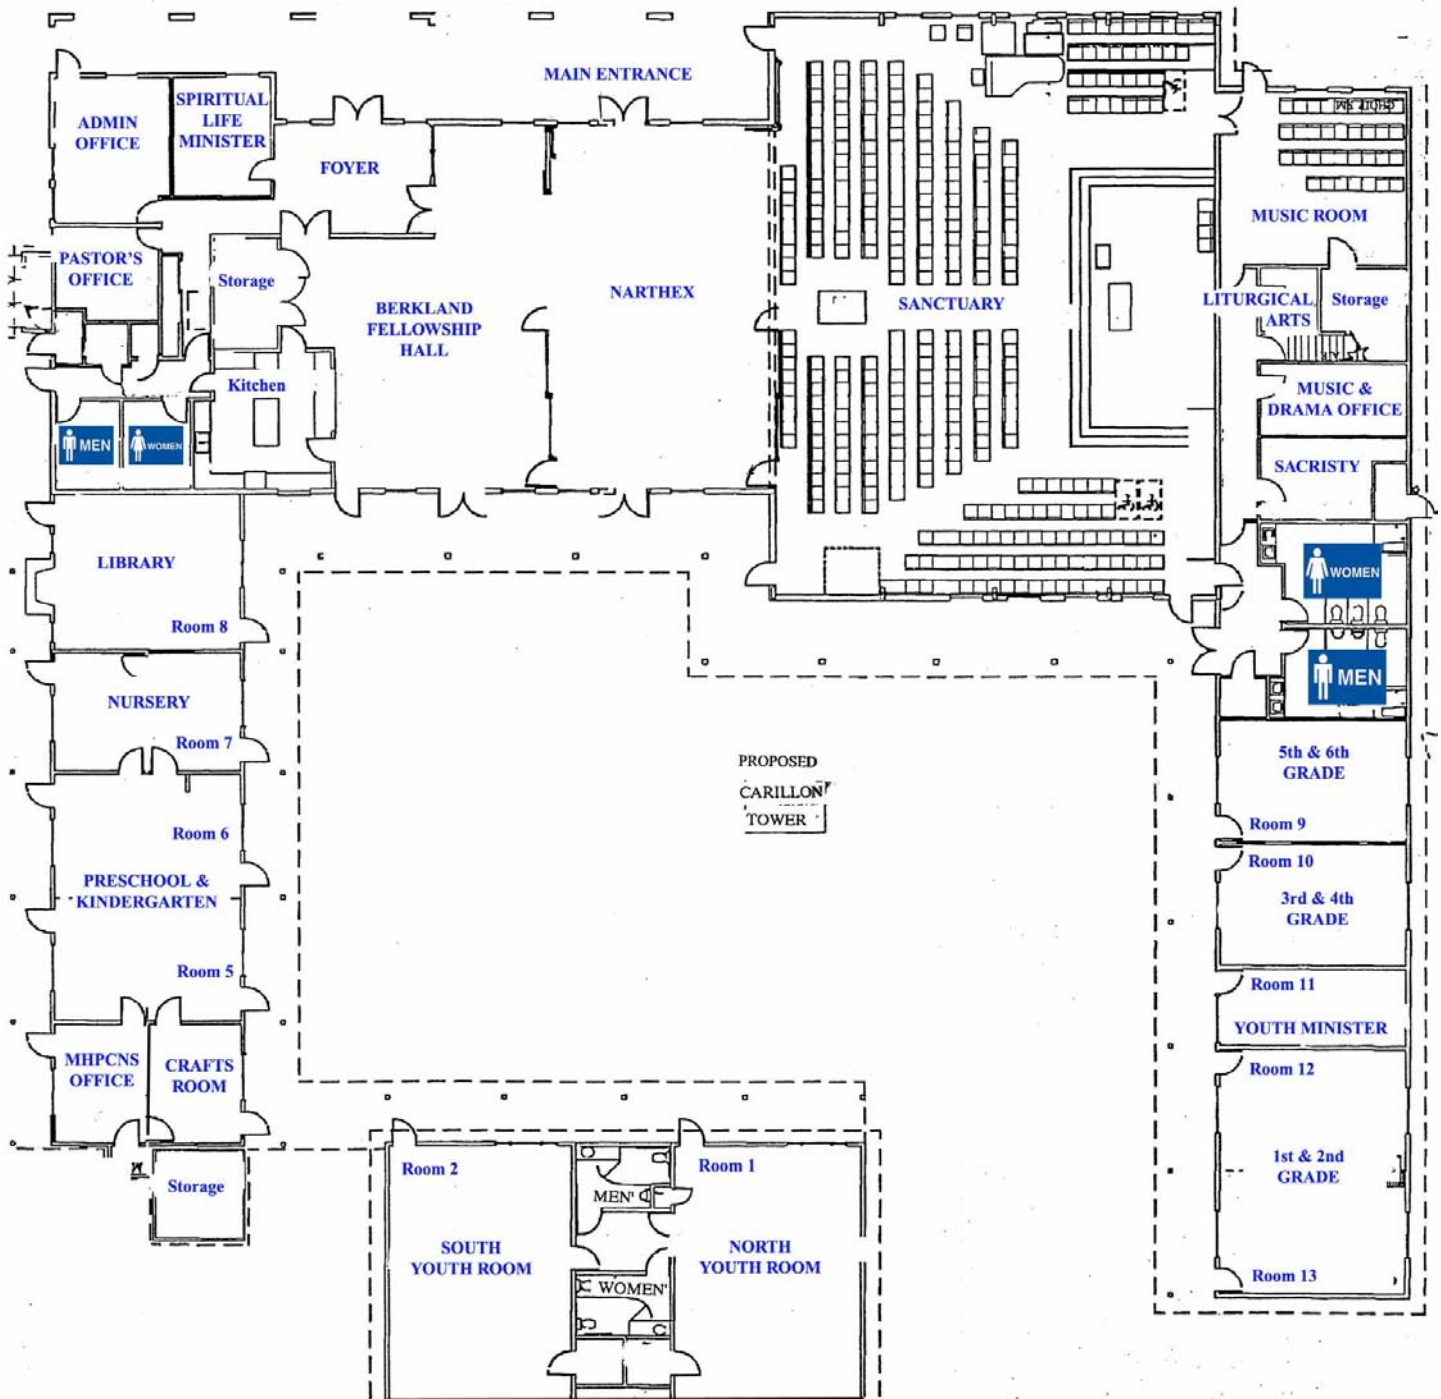

Advent Lutheran Church
16870 Murphy Ave.
Morgan Hill, CA 95037

Front Parking Lot

Rear Parking Lot